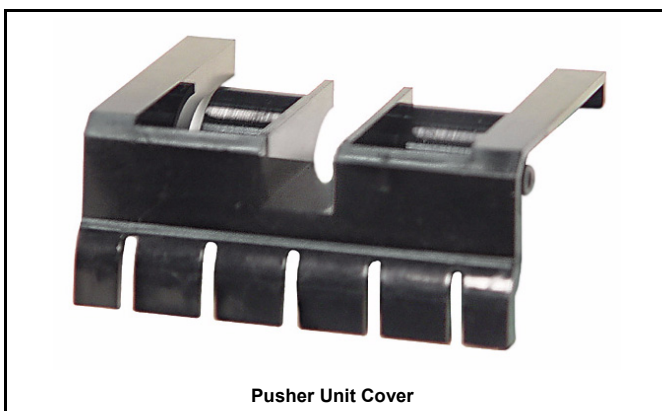

Parts are Parts

Pusher Unit Cover

Part No. 052558

Description: P U Cover

Usage: The P U or Pusher Unit Cover is part of the cash can pusher mechanism. This piece covers the rollers, belts and O-rings that are used to move the note from the stacker into the cash can.

Note: The combs of the cover are used in conjunction with the rails in the frame assembly to align the cashbox bill path to the transport. These can become cracked or broken during drop procedures. If this happens, the cover should be replaced to prevent contaminants from entering the cash can pusher mechanism.