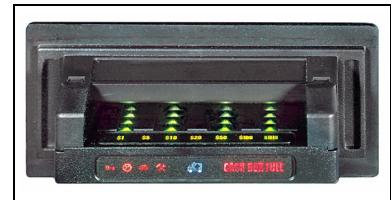

The excitement takes place September 13-15 at the Las Vegas Convention Center. We'll see you there!

NOW AVAILABLE on select IGT, Bally, WMS, Atronic, Summit & VLC Machines!

Sentry[®] is the latest product released by JCM. Sentry is a smart bill entry port with LED icons displaying the acceptance of up to six denominations plus barcode and last bill entered. There are also five error icons and a cashbox full indicator icon. With an easy machine retrofit, Sentry offers features appealing to both players and operators. Contact you local JCM sales representative for additional information.